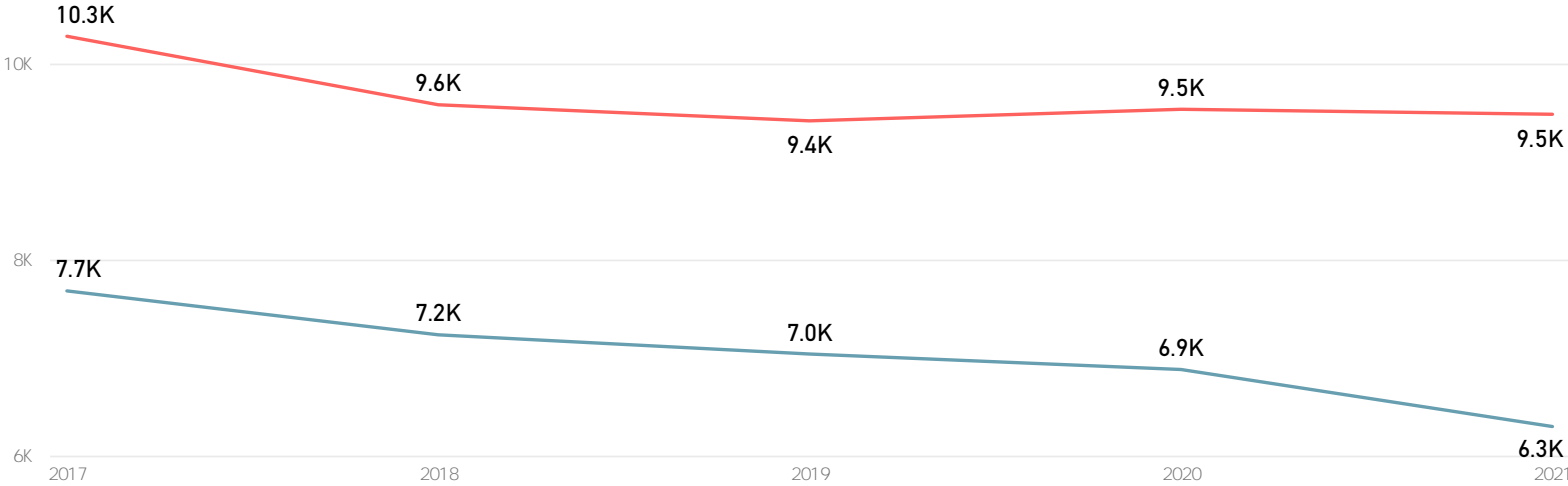

Total

	Total

Total

Term 2017 2018

Unduplicated Headcount by Fiscal Year and Academic Level: 5 year trend

Student Population by Ethnicity: 5 Year Trend (Caucasian)

Rac 2017 2018

Student Population by Gender and Fiscal Year: 5 Year Trend

Student Gender ● Female ● Male

Z

Fiscal Year	Female	Male	Unknown	Total
2017				10,279
2018				
2019	9,416			
2020				
2021				