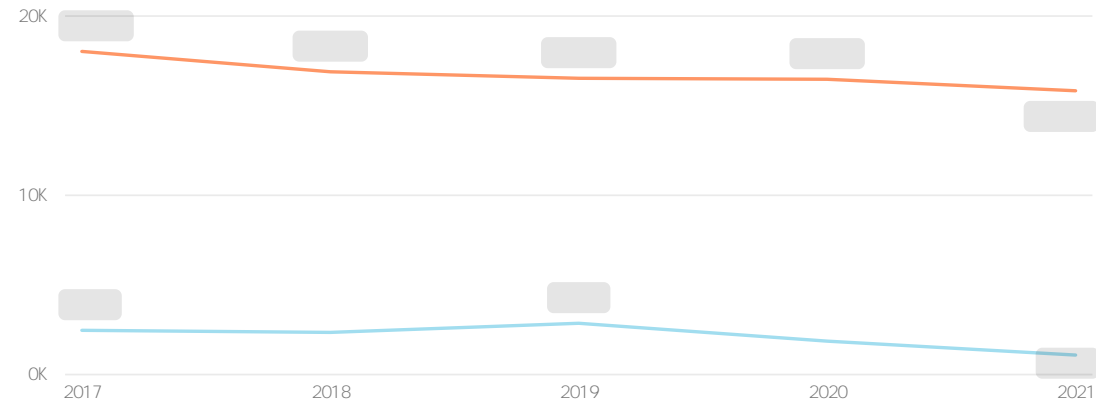

Total

	Total

Total

Term 2017 2018

Unduplicated Headcount by Fiscal Year and Academic Level: 5 year trend

Student Population by Ethnicity: 5 Year Trend (Caucasian)

Rac 2017 2018

Student Population by Gender and Fiscal Year: 5 Year Trend

Student Gender ● Female ● Male

Z

Fiscal Year	Female	Male	Unknown	Total
2017				10,279
2018				
2019	9,416			
2020				
2021				