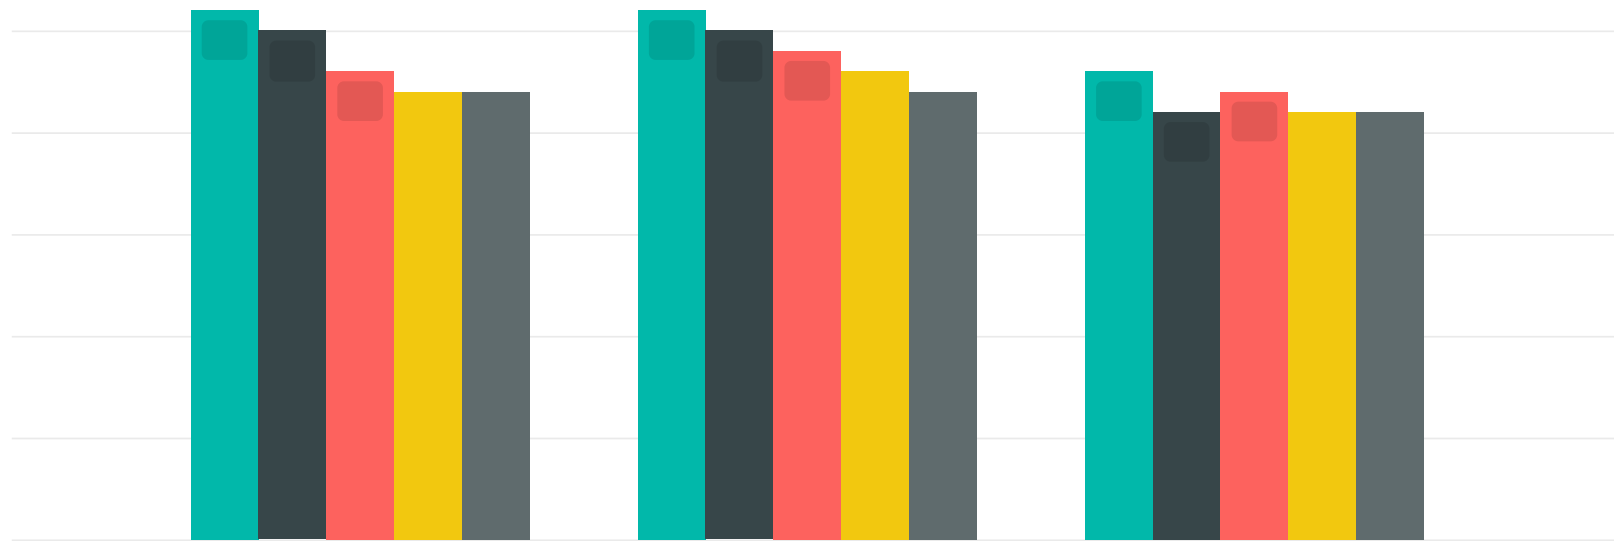

Total

	Total

Total

Term 2017 2018

Unduplicated Headcount by Fiscal Year and Academic Level: 5 year trend

Student Population by Ethnicity: 5 Year Trend (Caucasian)

Rac 2017 2018

Student Population by Gender and Fiscal Year: 5 Year Trend

Student Gender ● Female ● Male

Z

Fiscal Year	Female	Male	Unknown	Total
2017				10,279
2018				
2019	9,416			
2020				
2021				