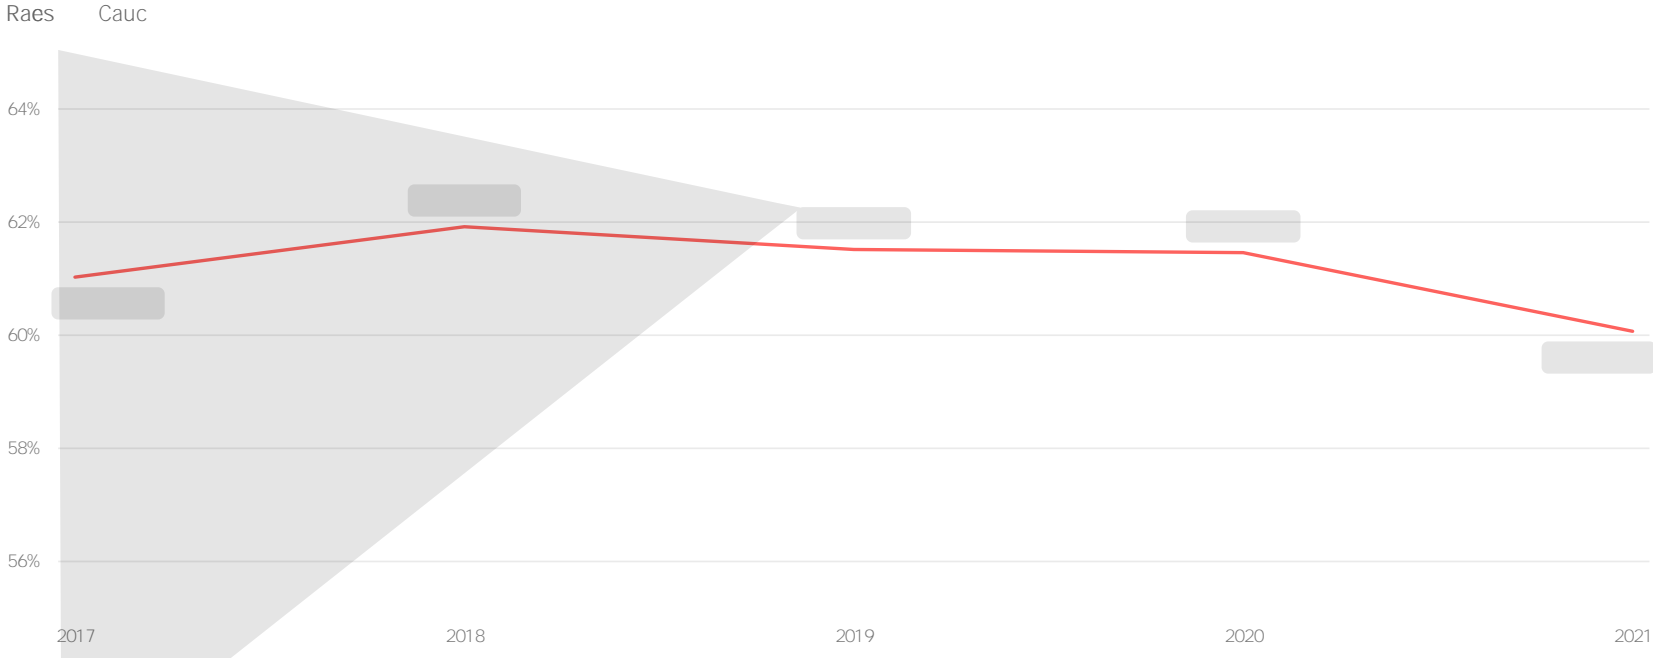

Total

	Total

Total

Term 2017 2018

Unduplicated Headcount by Fiscal Year and Academic Level: 5 year trend

Student Population by Ethnicity: 5 Year Trend (Caucasian)

Rac 2017 2018

Student Population by Gender and Fiscal Year: 5 Year Trend

Student Gender ● Female ● Male

Z

Fiscal Year	Female	Male	Unknown	Total
2017				10,279
2018				
2019	9,416			
2020				
2021				