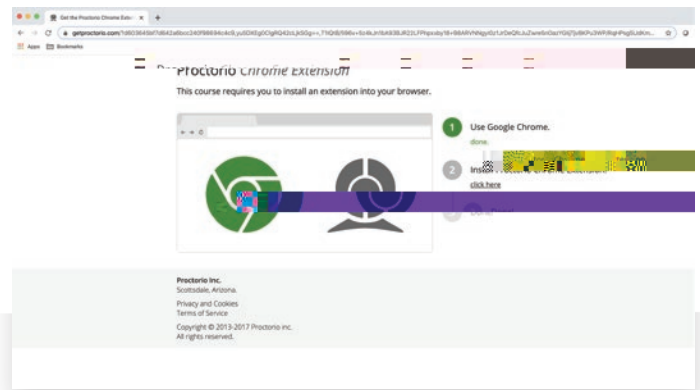

What is its purpose?

ATI is partnering with Proctorio to virtually proctor assessments. Proctorio is a remote proctoring platform that uses machine learning to proctor students from whereÜ c o

integrity of the assessment and ensure uncompromised exam results.

Technical requirements

NO iPads, tablets, or phones are to be used) with the ability to download Google Chrome

Set yourself up for success

e

Ready to take the assessment?

It is essential you follow the entirety of the following steps.

Begin

This will you to the Proctorio page within the Chrome Web Store. Click *Add to Chrome > Add extension.*

SUPPORT